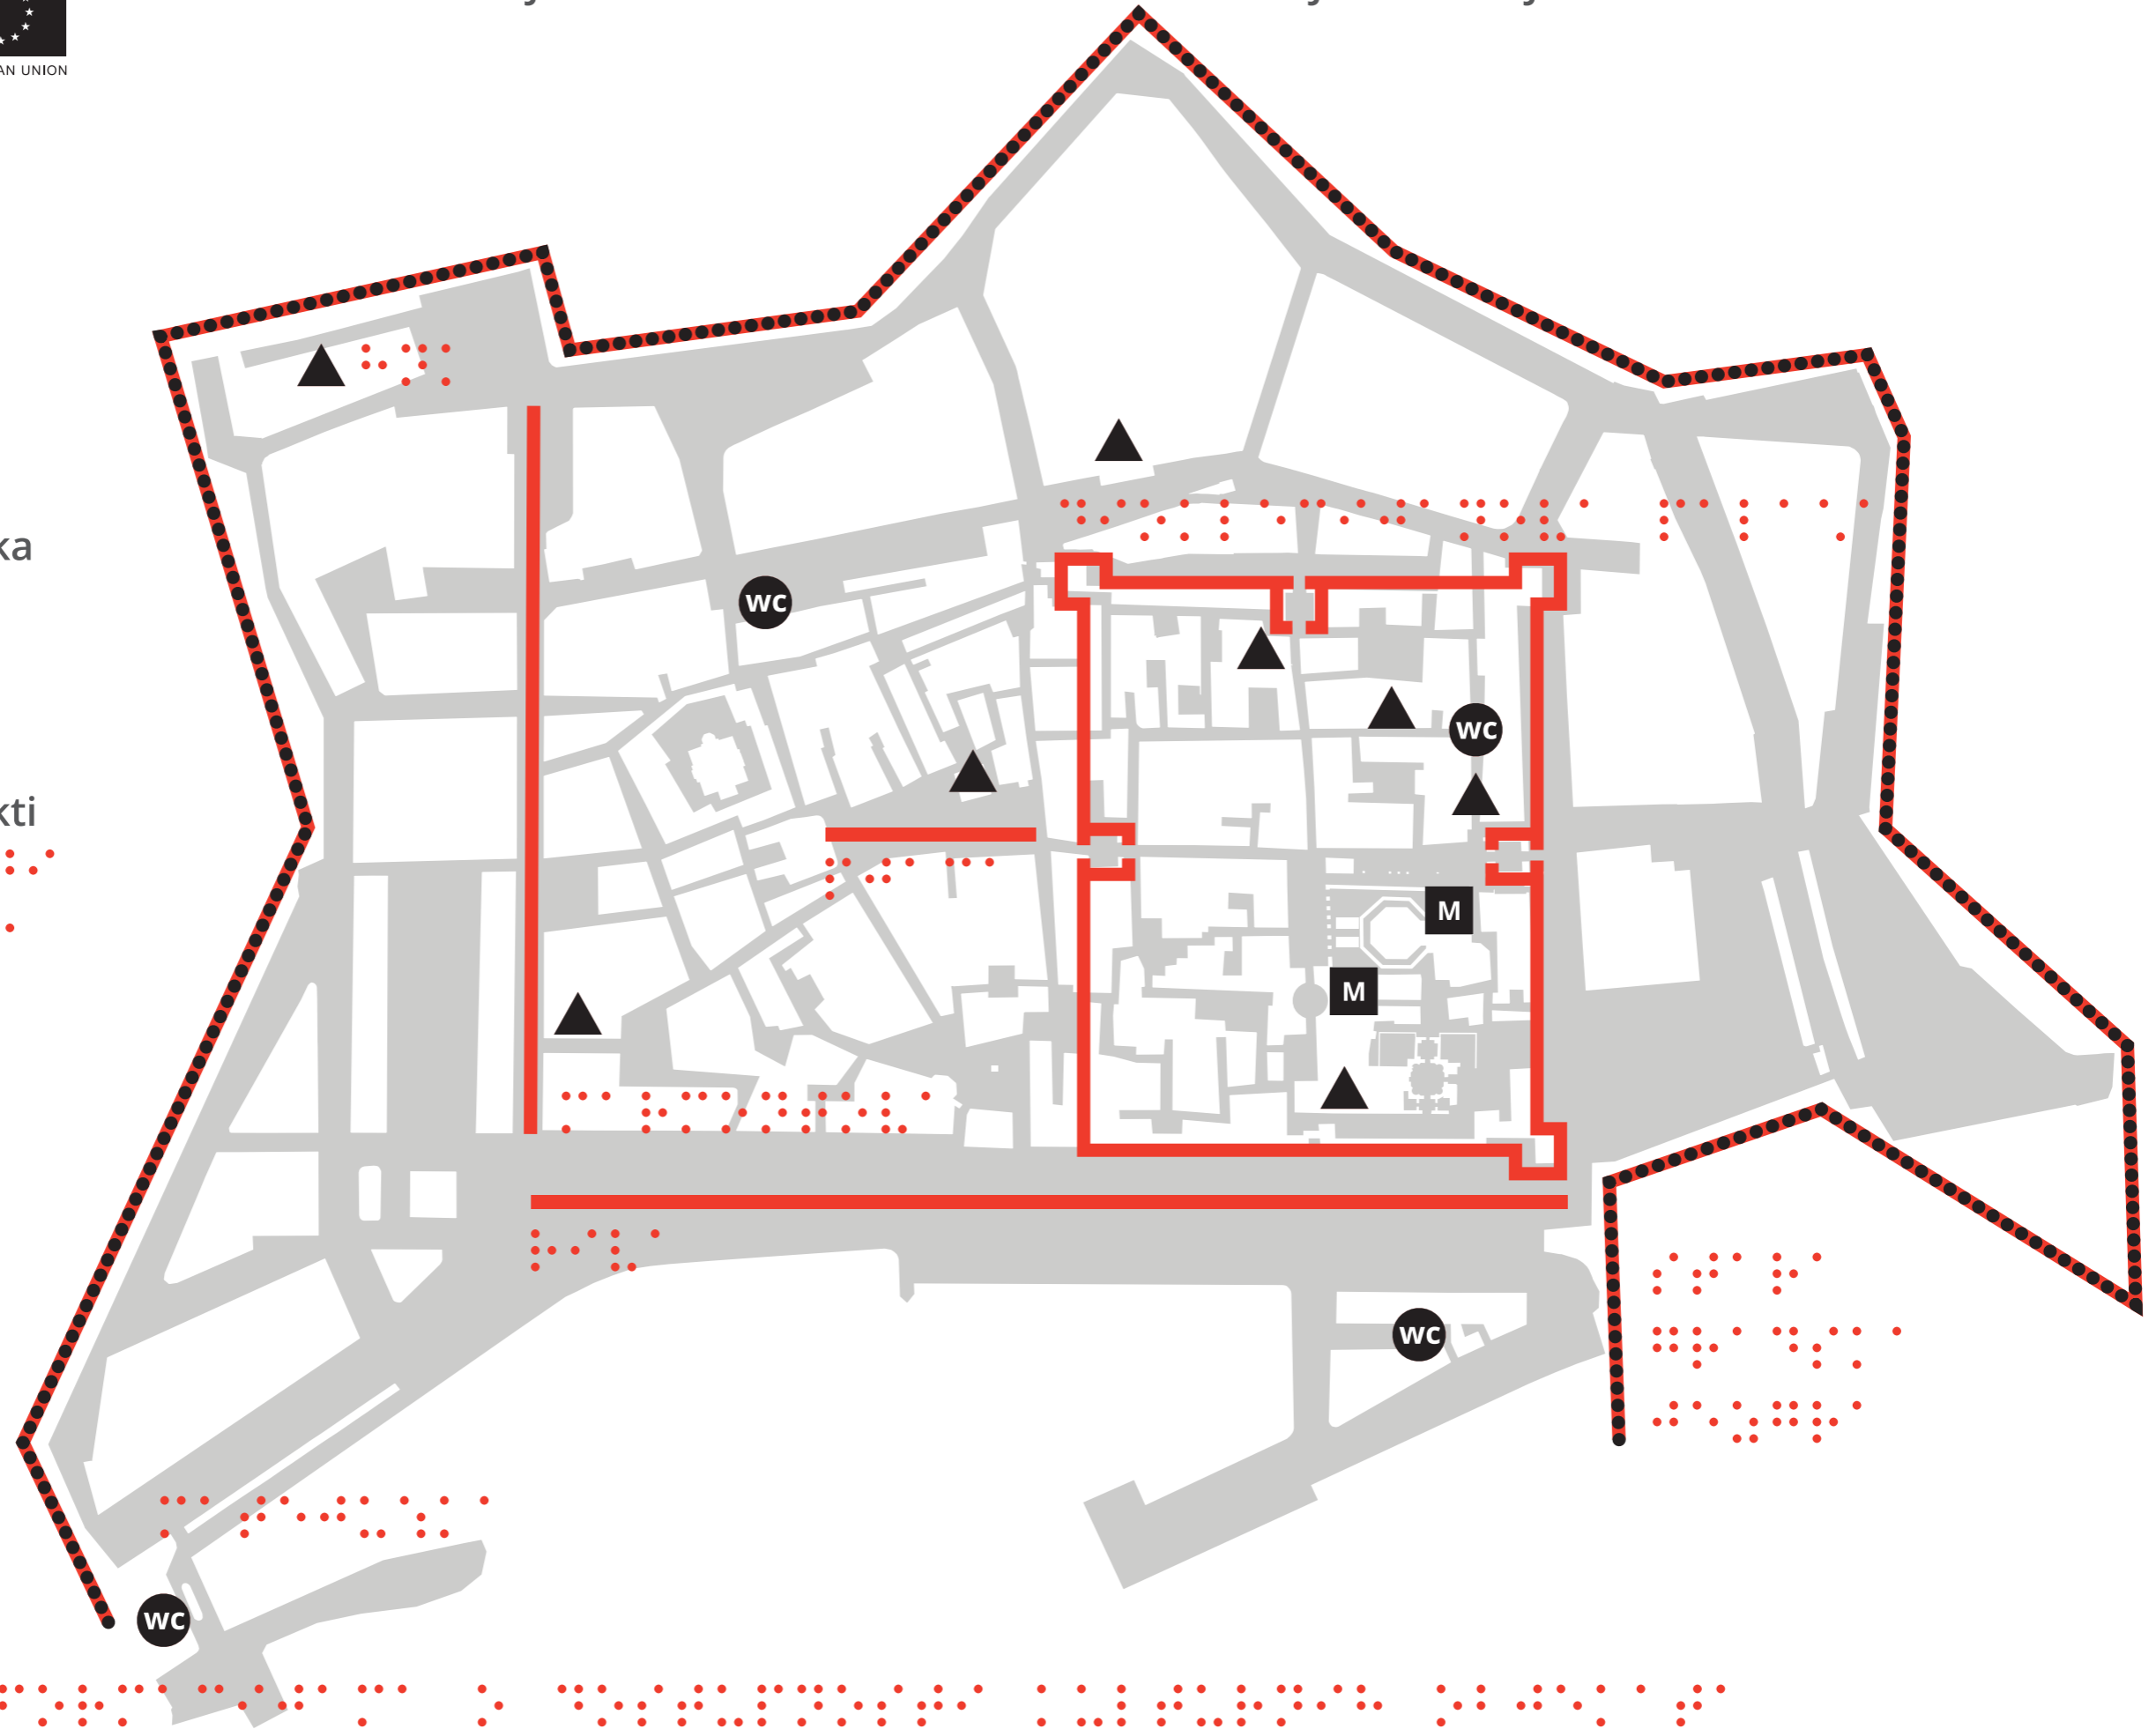

M model mozaika

▲ kulturni objekti

WC

TOURISM4ALL

DEVELOPMENT OF A CROSSBORDER
 NETWORK FOR THE
 PROMOTION OF THE ACCESSIBLE
 TOURISM DESTINATIONS

MAPA S INFORMACIJAMA O DOSTUPNOSTI KULTURNIH OBJEKATA OSOBAMA S INVALIDITETOM

MAP WITH THE INFORMATION ON THE ACCESSIBILITY OF CULTURAL INSTITUTIONS TO PERSONS WITH DISABILITIES

- 
 lift u Hrvatskom narodnom kazalištu Split
 elevator in the Croatian national theatre Split
- 
 lift u Centru za kulturu i cjeloživotno obrazovanje
 Zlatna vrata
 elevator in the Centre for Culture and Lifelong Learning
 Golden Gate
- 
 lift/platforma na istočnom ulazu u povijesnu jezgru
 (kod Srebrenih vrata Dioklecijanove palače)
 elevator/platform at the east entrance into the historical city centre
 (nearby the Silver Gate/Porta argentea)
- 
 kosi lift na Trgu Republike
 (Prokurative)
 stair platform lift at the Republic Square
 (Prokurative)
- 
 rampa na zapadnom prolazu s Trga Republike
 (Prokurative) prema susjednim ulicama
 ramp at the west entrance into the historical city
 from the Republic Square (Prokurative) to the neighbouring streets
- 
 model mozaika za slijepce i slabovidne osobe
 (Bulićeva ulica / Arhiđakonova ulica)
 model of mosaic for blind and visually-impaired persons
 (Bulićeva ulica / Arhiđakonova ulica)